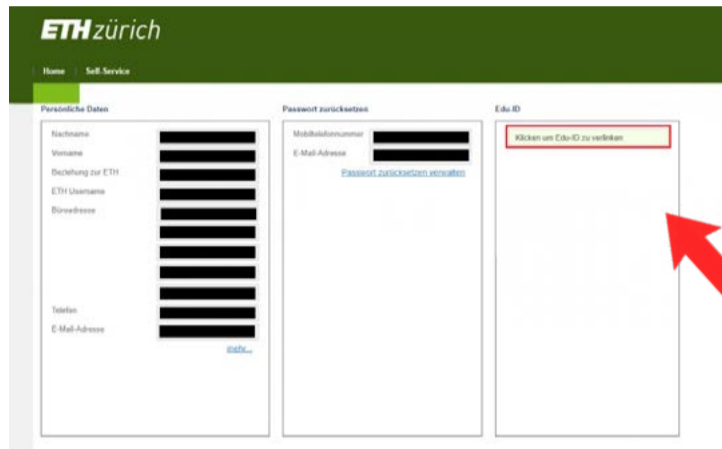

Create a Swiscovery account easily

1. Log in at password.ethz.ch and click on **Link edu-ID.***

2. Create a SWITCH edu-ID account with your **ETH email address**.

3. Click on the link received by email to activate your SWITCH edu-ID account.

4. Register at Swiscovery with your new SWITCH edu-ID account:
registration.slsp.ch/?iz=eth

... until confirmation

5. Browse the catalog and access over 30 million resources:
eth.swiscovery.slsp.ch

ETH zürich
ETH-Bibliothek @ swiscovery